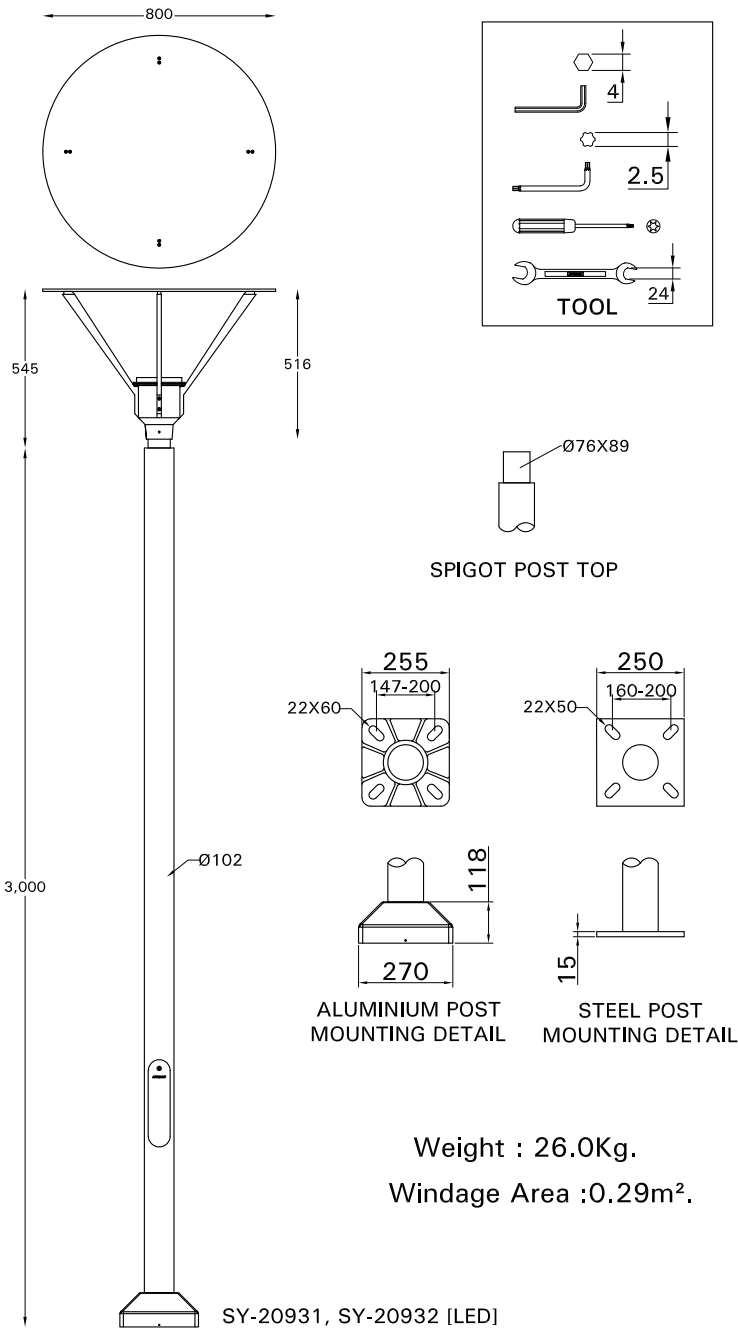

For Installation of Syndy indirect light post top luminaire LED.  
Model. SY-20931 and SY-20932

## Product drawing (dimensions) CEIP65 IK07 CLASS I

- LIGMAN standard products are supplied with the control gear 220-240V 50/60Hz. The control gear for other voltages and frequencies is available upon request, please consult us for more details.
  - LIGMAN luminaires are designed to conform IEC 60598 2-1 standard.
- Technical amendments and modifications techniques reserved.