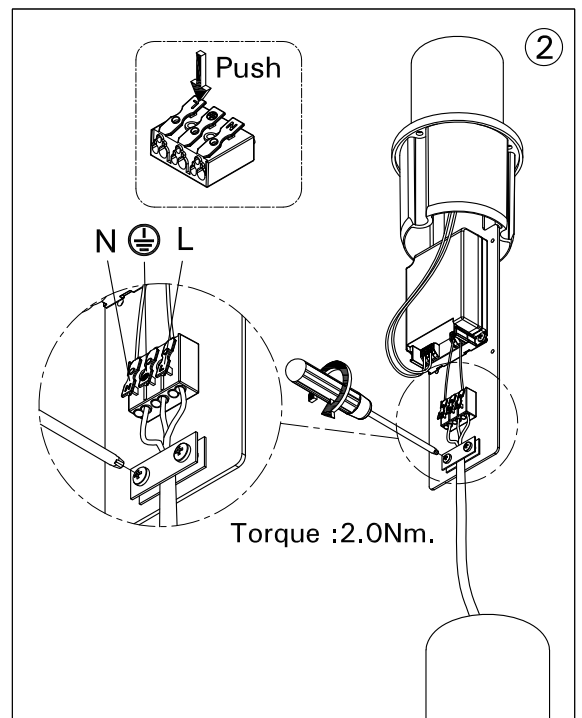

For Installation of Syndy indirect light post top luminaire LED.  
Model. SY-20931 and SY-20932

## Product drawing (dimensions) CEIP65 IK07 CLASS I

- LIGMAN standard products are supplied with the control gear 220-240V 50/60Hz. The control gear for other voltages and frequencies is available upon request, please consult us for more details.
  - LIGMAN luminaires are designed to conform IEC 60598 2-1 standard.
- Technical amendments and modifications techniques reserved.