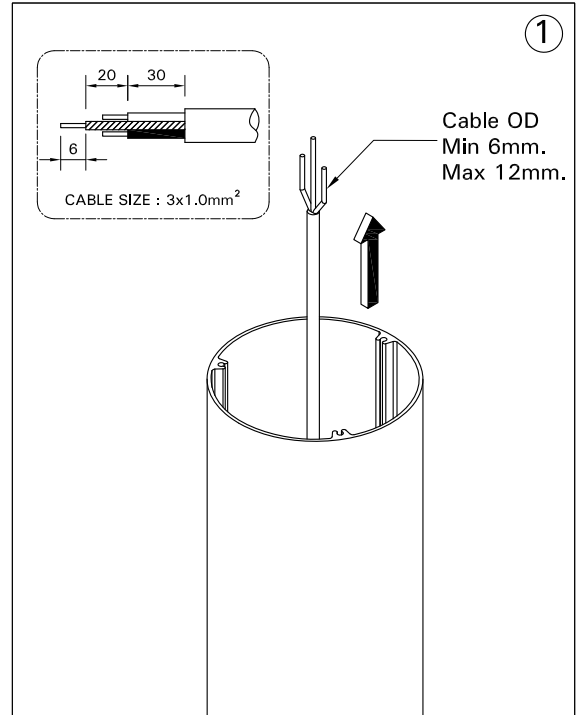

For Installation of Syndy indirect light post top luminaire LED.  
Model. SY-20931 and SY-20932

## Product drawing (dimensions) CEIP65 IK07 CLASS I

- LIGMAN standard products are supplied with the control gear 220-240V 50/60Hz. The control gear for other voltages and frequencies is available upon request, please consult us for more details.
  - LIGMAN luminaires are designed to conform IEC 60598 2-1 standard.
- Technical amendments and modifications techniques reserved.