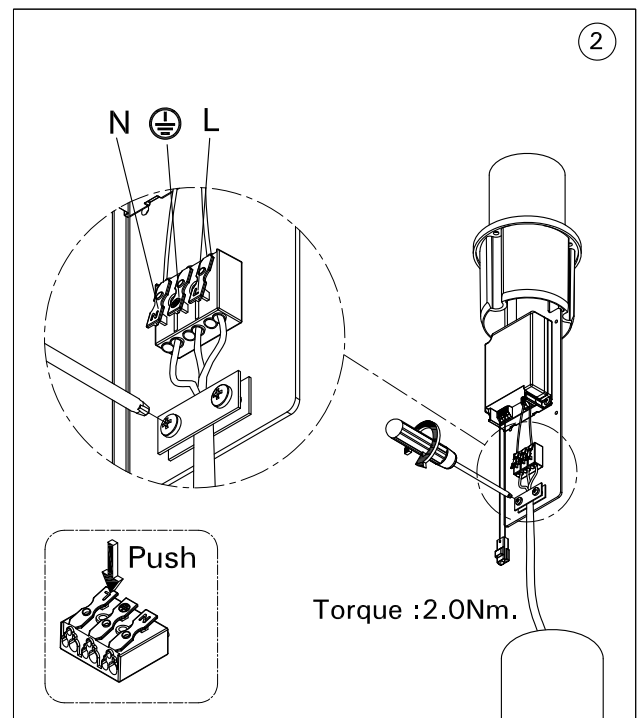

For Installation of Syndy oval asymmetrical indirect light post top luminaire.
Model. SY-20643 and SY-20644

Product drawing (dimensions)
CE IP65 IK07 CLASS I

- LIGMAN standard products are supplied with the control gear 220-240V 50/60Hz. The control gear for other voltages and frequencies is available upon request, please consult us for more details.
- LIGMAN luminaires are designed to conform IEC 60598 2-1 standard.