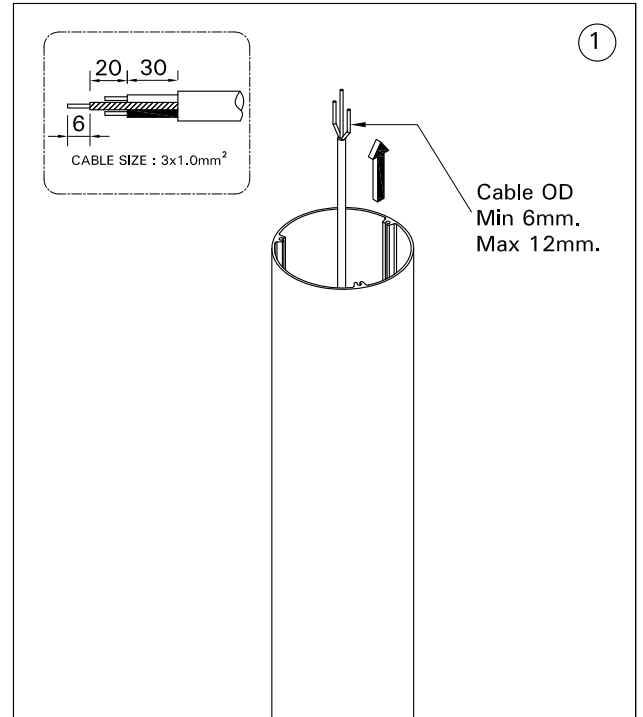

For Installation of Syndy oval asymmetrical indirect light post top luminaire.
Model. SY-20643 and SY-20644

Product drawing (dimensions)
CE IP65 IK07 CLASS I

- LIGMAN standard products are supplied with the control gear 220-240V 50/60Hz. The control gear for other voltages and frequencies is available upon request, please consult us for more details.
- LIGMAN luminaires are designed to conform IEC 60598 2-1 standard.