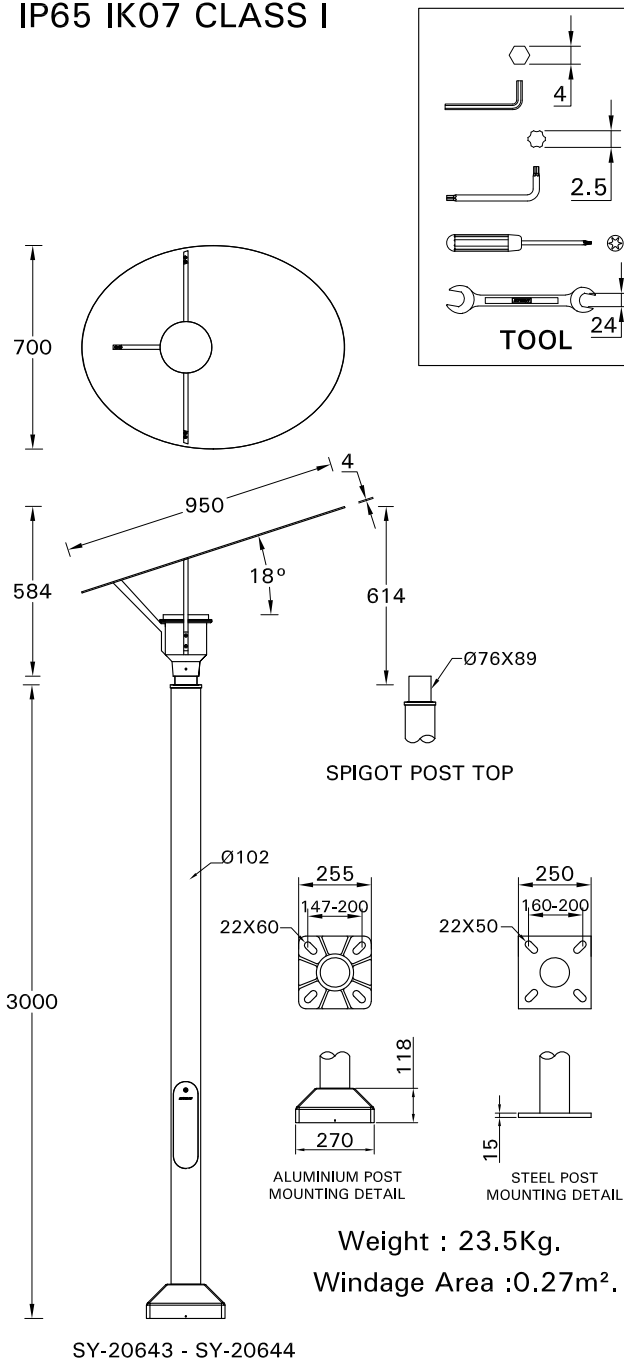

For Installation of Syndy oval asymmetrical indirect light post top luminaire.
Model. SY-20643 and SY-20644

Product drawing (dimensions)
CE IP65 IK07 CLASS I

- LIGMAN standard products are supplied with the control gear 220-240V 50/60Hz. The control gear for other voltages and frequencies is available upon request, please consult us for more details.
- LIGMAN luminaires are designed to conform IEC 60598 2-1 standard.