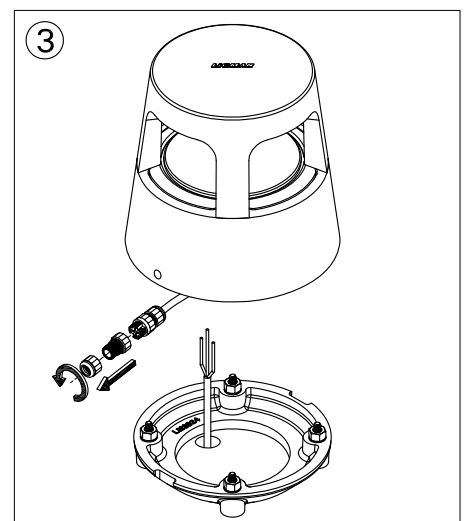

For Installation of Veranda 5 pillar light LED.
Model. VR-70301, VR-70302 and VR-70303

Product drawing (dimensions)

CE IP67 IK08 CLASS I

MOUNTING DETAIL

■ LIGMAN standard products are supplied with the control gear 220-240V 50/60Hz.
The control gear for other voltages and frequencies is available upon request, please consult us for more details.