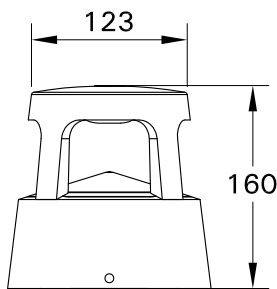

For Installation of Veranda 5 pillar light LED.
Model. VR-70301, VR-70302 and VR-70303

Product drawing (dimensions)

CE IP67 IK08 CLASS I

MOUNTING DETAIL

■ LIGMAN standard products are supplied with the control gear 220-240V 50/60Hz.
The control gear for other voltages and frequencies is available upon request, please consult us for more details.