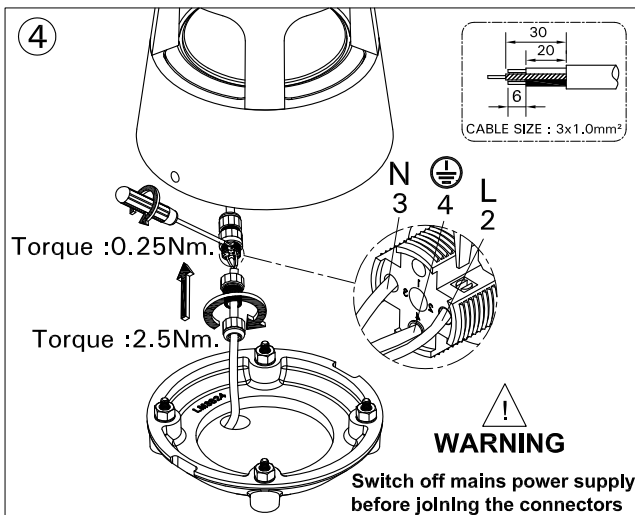

For Installation of Veranda 5 pillar light LED.
Model. VR-70301, VR-70302 and VR-70303

Product drawing (dimensions)

CE IP67 IK08 CLASS I

MOUNTING DETAIL

■ LIGMAN standard products are supplied with the control gear 220-240V 50/60Hz.
The control gear for other voltages and frequencies is available upon request, please consult us for more details.