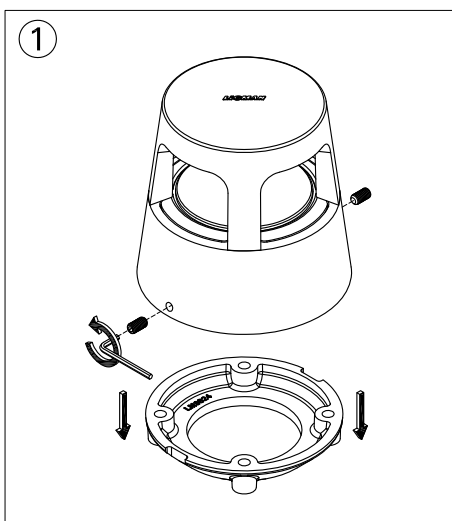

For Installation of Veranda 5 pillar light LED.
Model. VR-70301, VR-70302 and VR-70303

Product drawing (dimensions)

CE IP67 IK08 CLASS I

MOUNTING DETAIL

■ LIGMAN standard products are supplied with the control gear 220-240V 50/60Hz.
The control gear for other voltages and frequencies is available upon request, please consult us for more details.