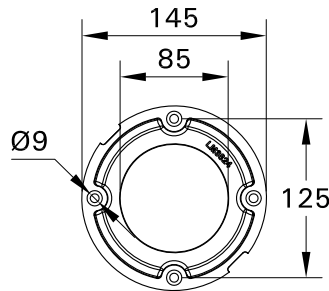

For Installation of Veranda 5 pillar light LED.
Model. VR-70301, VR-70302 and VR-70303

Product drawing (dimensions)

CE IP67 IK08 CLASS I

MOUNTING DETAIL

■ LIGMAN standard products are supplied with the control gear 220-240V 50/60Hz.
The control gear for other voltages and frequencies is available upon request, please consult us for more details.