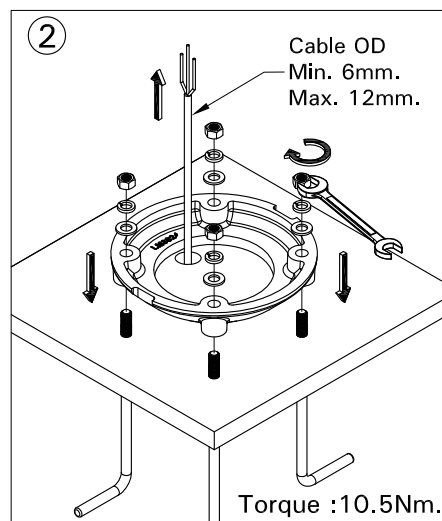

For Installation of Veranda 5 pillar light LED.
Model. VR-70301, VR-70302 and VR-70303

Product drawing (dimensions)

CE IP67 IK08 CLASS I

MOUNTING DETAIL

■ LIGMAN standard products are supplied with the control gear 220-240V 50/60Hz.
The control gear for other voltages and frequencies is available upon request, please consult us for more details.