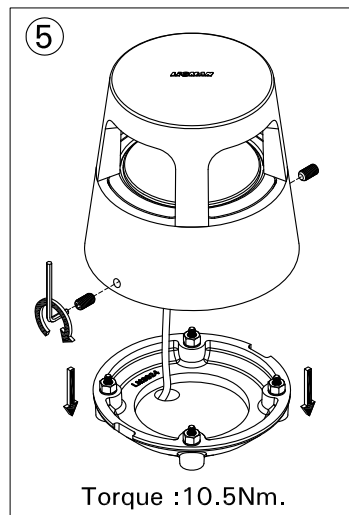

For Installation of Veranda 5 pillar light LED.
Model. VR-70301, VR-70302 and VR-70303

Product drawing (dimensions)

CE IP67 IK08 CLASS I

MOUNTING DETAIL

■ LIGMAN standard products are supplied with the control gear 220-240V 50/60Hz.
The control gear for other voltages and frequencies is available upon request, please consult us for more details.