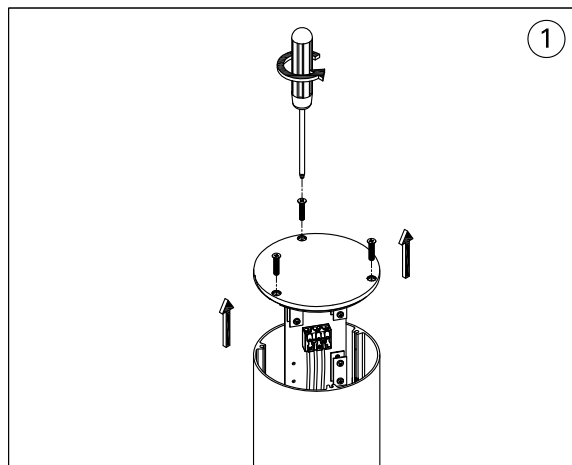

For Installation of Odessa Column projectors.  
 Model. OD-21021, OD-21023, OD-21025, OD-21026, OD-21027 and OD-21028

Product drawing (dimensions)

CE IP66 IK07 CLASS I

Model No.	Dimension				
	H	A	B	C	D
OD-21021	4000	300	600	900	1200
OD-21026	6000	400	800	1200	1600
OD-21023	8000	500	1000	1500	2000
OD-21027					
OD-21025					
OD-21028					

MOUNTING DETAIL

Torque: 3.0Nm.

- LIGMAN standard products are supplied with the control gear 220-240V 50/60Hz. The control gear for other voltages and frequencies is available upon request, please consult us for more details.
  - LIGMAN luminaires are designed to conform IEC 60598 2-1 standard.
- Technical amendments and modifications techniques reserved.