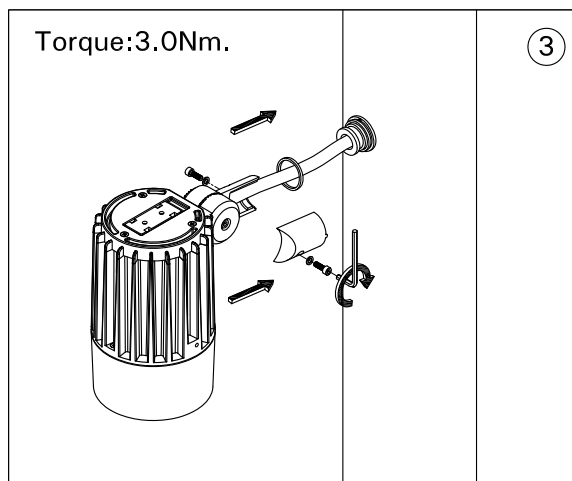

For Installation of Odessa Column projectors.  
 Model. OD-21021, OD-21023, OD-21025, OD-21026, OD-21027 and OD-21028

Product drawing (dimensions)

CE IP66 IK07 CLASS I

Model No.	Dimension				
	H	A	B	C	D
OD-21021	4000	300	600	900	1200
OD-21026	6000	400	800	1200	1600
OD-21023	8000	500	1000	1500	2000
OD-21027					
OD-21025					
OD-21028					

MOUNTING DETAIL

Torque: 3.0Nm.

- LIGMAN standard products are supplied with the control gear 220-240V 50/60Hz. The control gear for other voltages and frequencies is available upon request, please consult us for more details.
  - LIGMAN luminaires are designed to conform IEC 60598 2-1 standard.
- Technical amendments and modifications techniques reserved.