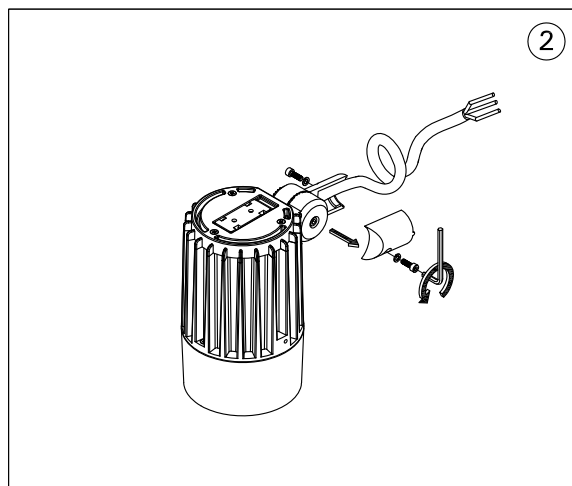

For Installation of Odessa Column projectors.  
 Model. OD-21021, OD-21023, OD-21025, OD-21026, OD-21027 and OD-21028

Product drawing (dimensions)

CE IP66 IK07 CLASS I

Model No.	Dimension				
	H	A	B	C	D
OD-21021	4000	300	600	900	1200
OD-21026	6000	400	800	1200	1600
OD-21023	8000	500	1000	1500	2000
OD-21027					
OD-21025					
OD-21028					

MOUNTING DETAIL

Torque: 3.0Nm.

- LIGMAN standard products are supplied with the control gear 220-240V 50/60Hz. The control gear for other voltages and frequencies is available upon request, please consult us for more details.
  - LIGMAN luminaires are designed to conform IEC 60598 2-1 standard.
- Technical amendments and modifications techniques reserved.