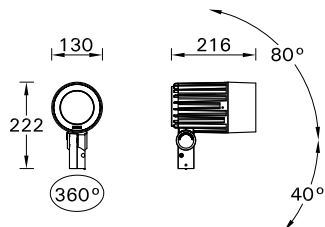

For Installation of Odessa Column projectors.  
 Model. OD-21021, OD-21023, OD-21025, OD-21026, OD-21027 and OD-21028

Product drawing (dimensions)

CE IP66 IK07 CLASS I

Model No.	Dimension				
	H	A	B	C	D
OD-21021	4000	300	600	900	1200
OD-21026	6000	400	800	1200	1600
OD-21023	8000	500	1000	1500	2000
OD-21027					
OD-21025					
OD-21028					

MOUNTING DETAIL

Torque: 3.0Nm.

- LIGMAN standard products are supplied with the control gear 220-240V 50/60Hz. The control gear for other voltages and frequencies is available upon request, please consult us for more details.
  - LIGMAN luminaires are designed to conform IEC 60598 2-1 standard.
- Technical amendments and modifications techniques reserved.