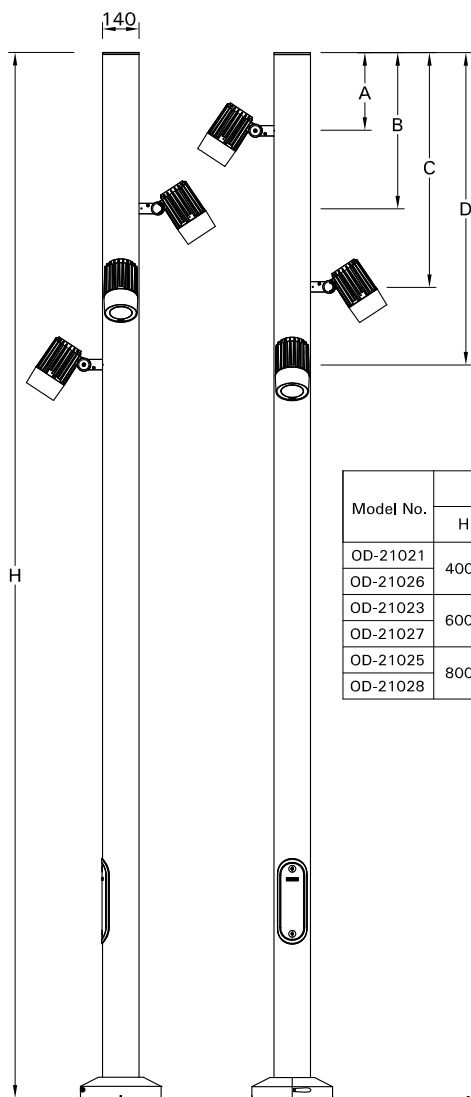

For Installation of Odessa Column projectors.  
 Model. OD-21021, OD-21023, OD-21025, OD-21026, OD-21027 and OD-21028

Product drawing (dimensions)

CE IP66 IK07 CLASS I

Model No.	Dimension				
	H	A	B	C	D
OD-21021	4000	300	600	900	1200
OD-21026	6000	400	800	1200	1600
OD-21023	8000	500	1000	1500	2000
OD-21027					
OD-21025					
OD-21028					

MOUNTING DETAIL

Torque: 3.0Nm.

- LIGMAN standard products are supplied with the control gear 220-240V 50/60Hz. The control gear for other voltages and frequencies is available upon request, please consult us for more details.
  - LIGMAN luminaires are designed to conform IEC 60598 2-1 standard.
- Technical amendments and modifications techniques reserved.