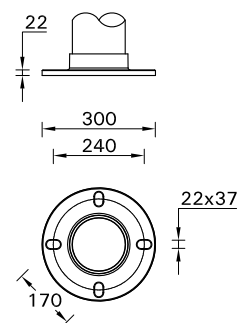

For Installation of Odessa Column projectors.  
 Model. OD-21021, OD-21023, OD-21025, OD-21026, OD-21027 and OD-21028

Product drawing (dimensions)

CE IP66 IK07 CLASS I

Model No.	Dimension				
	H	A	B	C	D
OD-21021	4000	300	600	900	1200
OD-21026	6000	400	800	1200	1600
OD-21023	8000	500	1000	1500	2000
OD-21027					
OD-21025					
OD-21028					

MOUNTING DETAIL

Torque: 3.0Nm.

- LIGMAN standard products are supplied with the control gear 220-240V 50/60Hz. The control gear for other voltages and frequencies is available upon request, please consult us for more details.
  - LIGMAN luminaires are designed to conform IEC 60598 2-1 standard.
- Technical amendments and modifications techniques reserved.