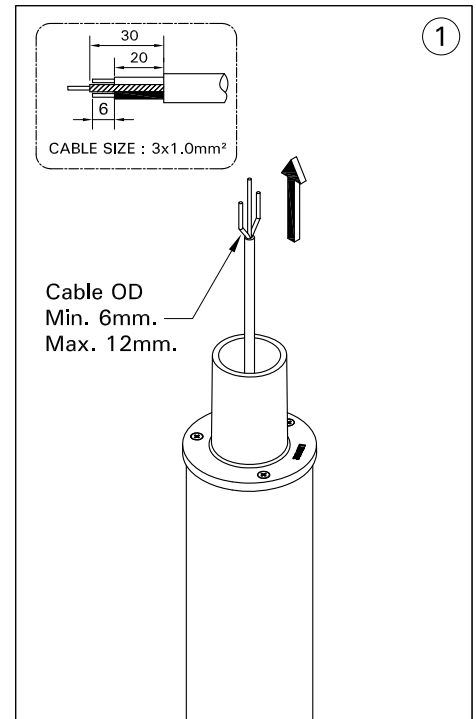

For Installation of Large Syndy indirect light post top luminaire LED.
 Model. SY-21093, SY-21094, SY-20913 and SY-20914

- LIGMAN standard products are supplied with the control gear 220-240V 50/60Hz. The control gear for other voltages and frequencies is available upon request, please consult us for more details.
- LIGMAN luminaires are designed to conform IEC 60598 2-1 standard.