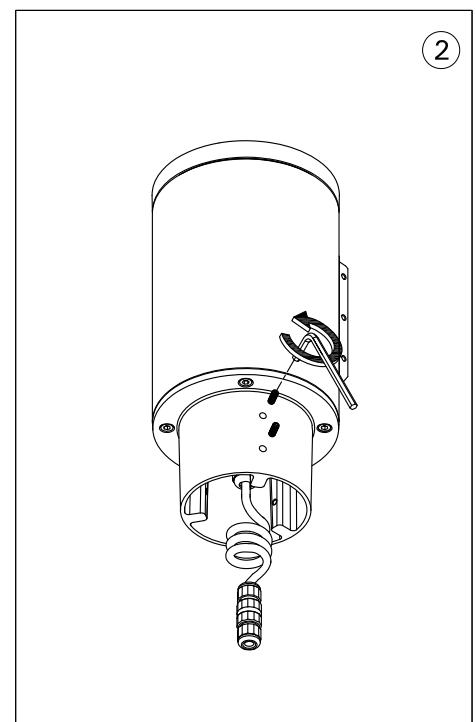

For Installation of Large Syndy indirect light post top luminaire LED.
 Model. SY-21093, SY-21094, SY-20913 and SY-20914

- LIGMAN standard products are supplied with the control gear 220-240V 50/60Hz. The control gear for other voltages and frequencies is available upon request, please consult us for more details.
- LIGMAN luminaires are designed to conform IEC 60598 2-1 standard.