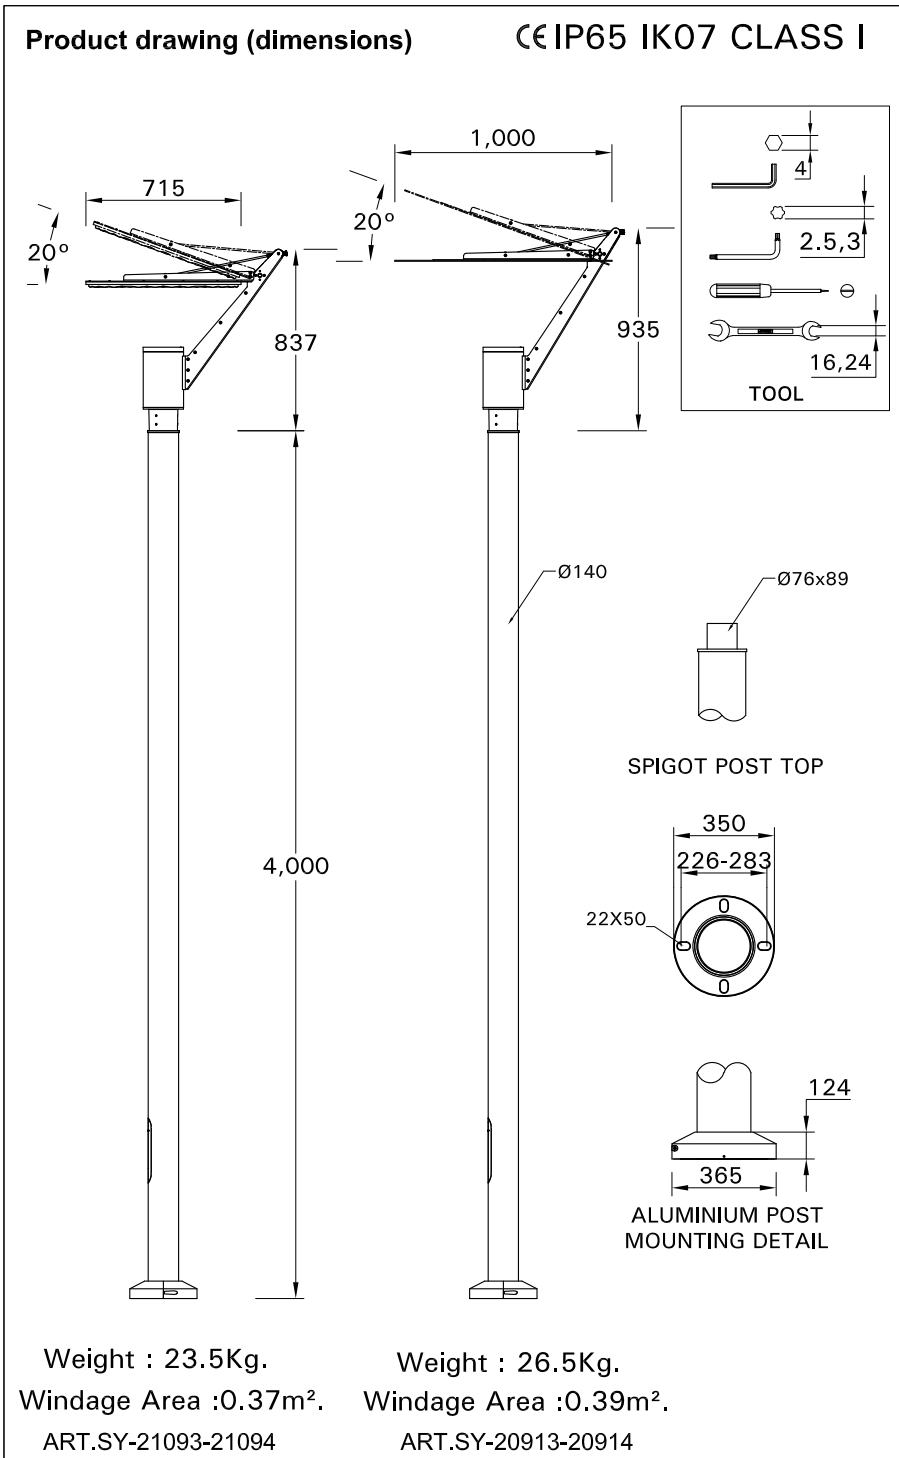

For Installation of Large Syndy indirect light post top luminaire LED.
 Model. SY-21093, SY-21094, SY-20913 and SY-20914

- LIGMAN standard products are supplied with the control gear 220-240V 50/60Hz. The control gear for other voltages and frequencies is available upon request, please consult us for more details.
- LIGMAN luminaires are designed to conform IEC 60598 2-1 standard.