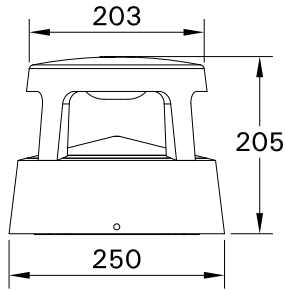

For Installation of Veranda 6 pillar light LED.
 Model. VR-70311, VR-70312 and VR-70313

Product drawing (dimensions)

CE IP67 IK08 CLASS I

MOUNTING DETAIL

- LIGMAN standard products are supplied with the control gear 220-240V 50/60Hz. The control gear for other voltages and frequencies is available upon request, please consult us for more details.