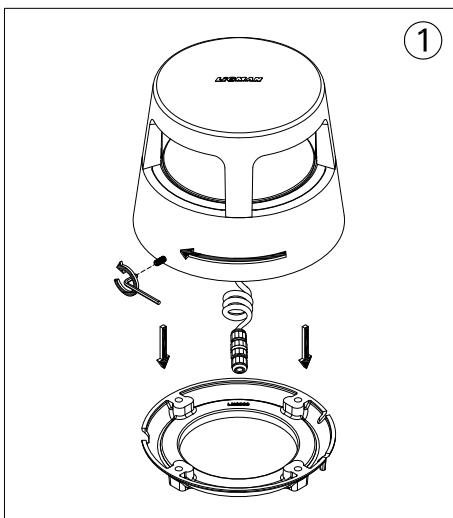

For Installation of Veranda 6 pillar light LED.
 Model. VR-70311, VR-70312 and VR-70313

Product drawing (dimensions)

CE IP67 IK08 CLASS I

MOUNTING DETAIL

- LIGMAN standard products are supplied with the control gear 220-240V 50/60Hz. The control gear for other voltages and frequencies is available upon request, please consult us for more details.