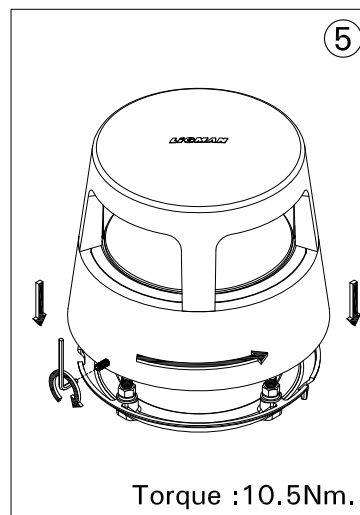

For Installation of Veranda 6 pillar light LED.
 Model. VR-70311, VR-70312 and VR-70313

Product drawing (dimensions)

CE IP67 IK08 CLASS I

MOUNTING DETAIL

- LIGMAN standard products are supplied with the control gear 220-240V 50/60Hz. The control gear for other voltages and frequencies is available upon request, please consult us for more details.