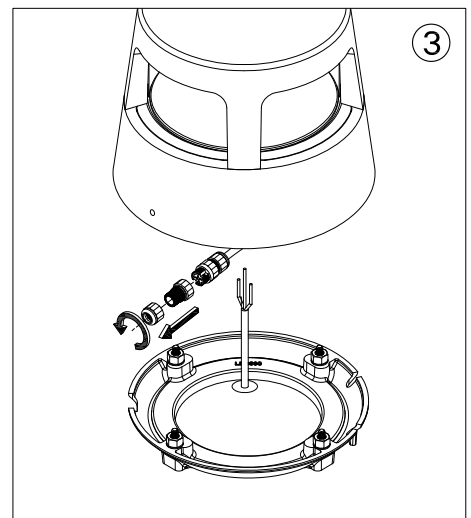

For Installation of Veranda 6 pillar light LED.
 Model. VR-70311, VR-70312 and VR-70313

Product drawing (dimensions)

CE IP67 IK08 CLASS I

MOUNTING DETAIL

- LIGMAN standard products are supplied with the control gear 220-240V 50/60Hz. The control gear for other voltages and frequencies is available upon request, please consult us for more details.