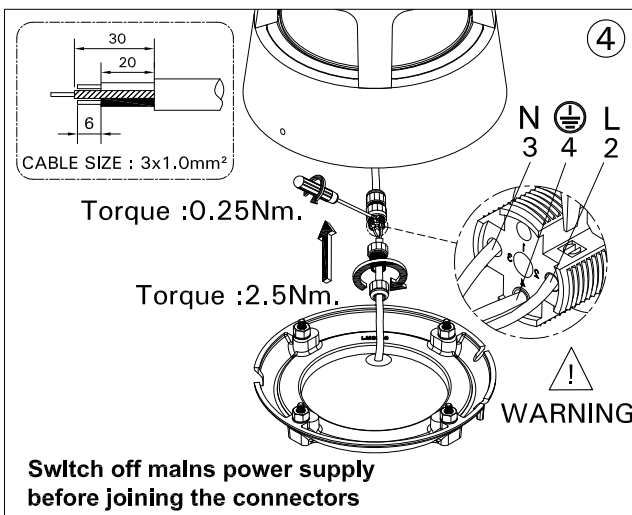

For Installation of Veranda 6 pillar light LED.
 Model. VR-70311, VR-70312 and VR-70313

Product drawing (dimensions)

CE IP67 IK08 CLASS I

MOUNTING DETAIL

- LIGMAN standard products are supplied with the control gear 220-240V 50/60Hz. The control gear for other voltages and frequencies is available upon request, please consult us for more details.