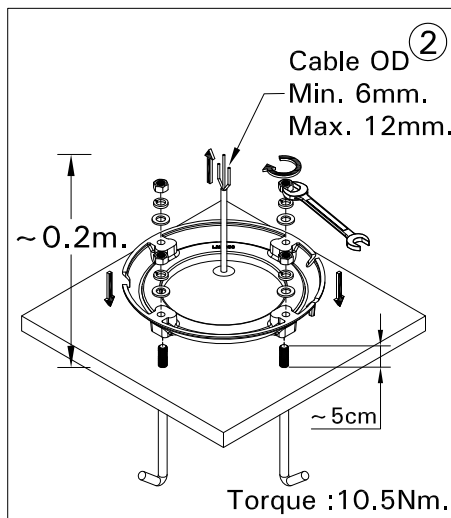

For Installation of Veranda 6 pillar light LED.
 Model. VR-70311, VR-70312 and VR-70313

Product drawing (dimensions)

CE IP67 IK08 CLASS I

MOUNTING DETAIL

- LIGMAN standard products are supplied with the control gear 220-240V 50/60Hz. The control gear for other voltages and frequencies is available upon request, please consult us for more details.