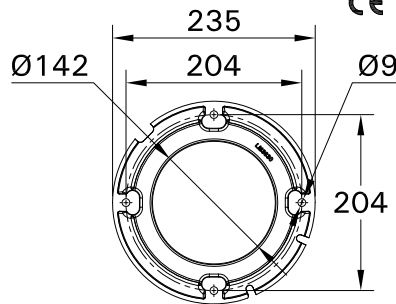

For Installation of Veranda 6 pillar light LED.
 Model. VR-70311, VR-70312 and VR-70313

Product drawing (dimensions)

CE IP67 IK08 CLASS I

MOUNTING DETAIL

- LIGMAN standard products are supplied with the control gear 220-240V 50/60Hz. The control gear for other voltages and frequencies is available upon request, please consult us for more details.

- LIGMAN luminaires are designed to conform IEC 60598 2-1 standard.

Technical amendments and modifications techniques reserved.

Ligman Lighting

Europe Headquarters
 Ligman Europe s.r.o.
 VGP Park Ustí nad Labem, P 2
 Prestanov 113
 403 17 Prestanov
 Czech Republic
 Tel. +420 608 740 504 | sales.cz@ligman.com