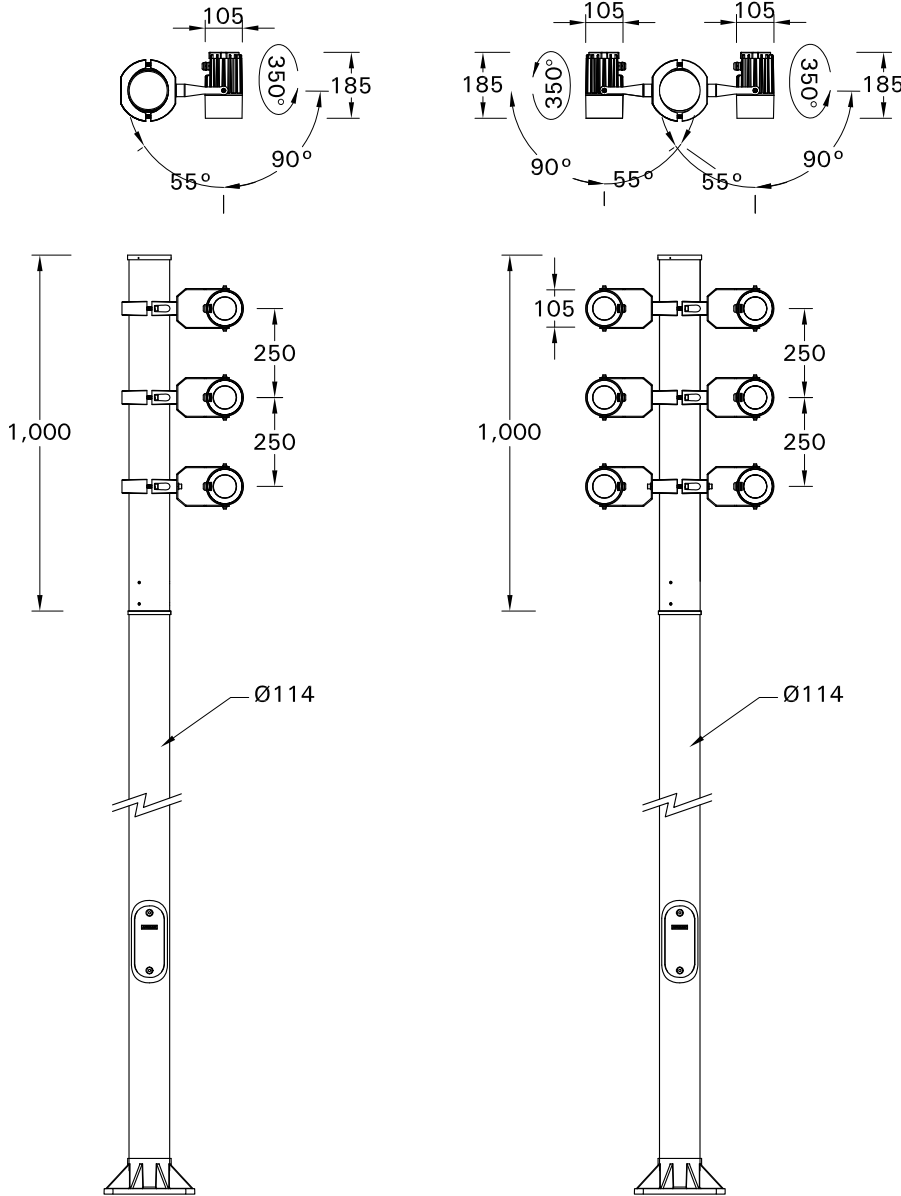

For installation of Odessa Cluster column projectors.
Model. OD-21001, OD-21002, OD-21003 and OD-21004.

Product drawing (dimensions)

CE IP66 IK07 CLASS I

OD-21001, OD-21003

Weight : 26.8Kg.
Windage Area : 0.5m².

OD-21002, OD-21004

Weight : 34.3Kg.
Windage Area : 0.55m².

- LIGMAN standard products are supplied with the control gear 220-240V 50/60Hz. The control gear for other voltages and frequencies is available upon request, please consult us for more details.
- LIGMAN luminaires are designed to conform IEC 60598 2-1 standard.