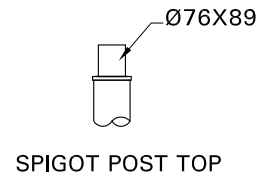

For installation of Odessa Cluster column projectors.
Model. OD-21001, OD-21002, OD-21003 and OD-21004.

Product drawing (dimensions)

CE IP66 IK07 CLASS I

OD-21001, OD-21003

Weight : 26.8Kg.
Windage Area : 0.5m².

OD-21002, OD-21004

Weight : 34.3Kg.
Windage Area : 0.55m².

- LIGMAN standard products are supplied with the control gear 220-240V 50/60Hz. The control gear for other voltages and frequencies is available upon request, please consult us for more details.
- LIGMAN luminaires are designed to conform IEC 60598 2-1 standard.