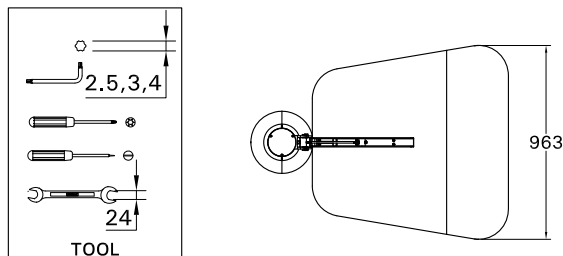

For Installation of Mic 3 medium indirect light column LED.
Model. MI-21111 and MI-21071

Product drawing (dimensions)

CE IP65 IK07 CLASS I

- LIGMAN standard products are supplied with the control gear 220-240V 50/60Hz. The control gear for other voltages and frequencies is available upon request, please consult us for more details.
- LIGMAN luminaires are designed to conform IEC 60598 2-1 standard.