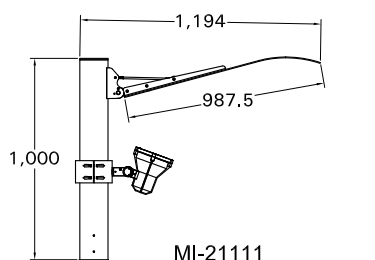

For Installation of Mic 3 medium indirect light column LED.
Model. MI-21111 and MI-21071

Product drawing (dimensions)

CE IP65 IK07 CLASS I

- LIGMAN standard products are supplied with the control gear 220-240V 50/60Hz. The control gear for other voltages and frequencies is available upon request, please consult us for more details.
- LIGMAN luminaires are designed to conform IEC 60598 2-1 standard.