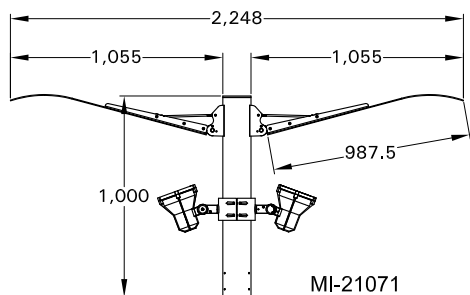

For Installation of Mic 3 medium indirect light column LED.
Model. MI-21111 and MI-21071

Product drawing (dimensions)

CE IP65 IK07 CLASS I

- LIGMAN standard products are supplied with the control gear 220-240V 50/60Hz. The control gear for other voltages and frequencies is available upon request, please consult us for more details.
- LIGMAN luminaires are designed to conform IEC 60598 2-1 standard.