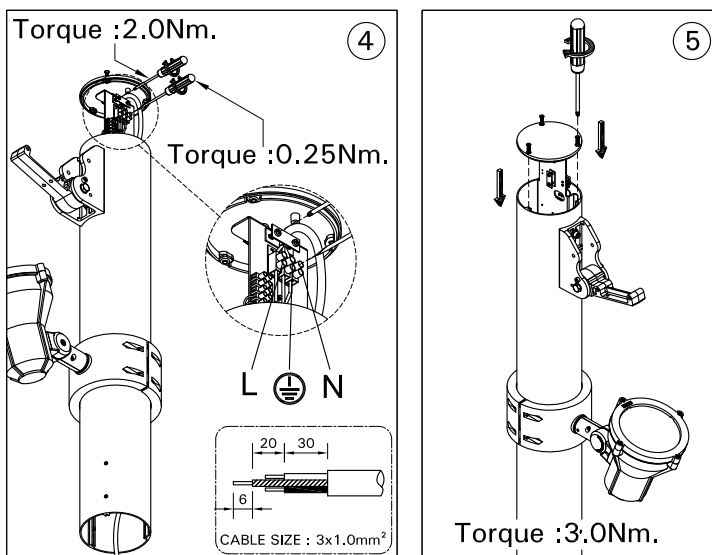

For Installation of Mic 3 medium indirect light column LED.
Model. MI-21111 and MI-21071

Product drawing (dimensions)

CE IP65 IK07 CLASS I

- LIGMAN standard products are supplied with the control gear 220-240V 50/60Hz. The control gear for other voltages and frequencies is available upon request, please consult us for more details.
- LIGMAN luminaires are designed to conform IEC 60598 2-1 standard.