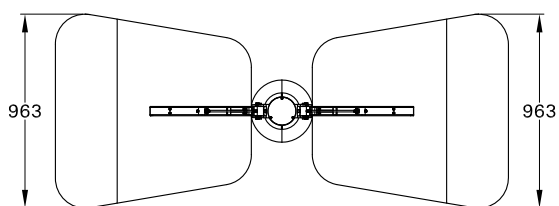

For Installation of Mic 3 medium indirect light column LED.
Model. MI-21111 and MI-21071

Product drawing (dimensions)

CE IP65 IK07 CLASS I

- LIGMAN standard products are supplied with the control gear 220-240V 50/60Hz. The control gear for other voltages and frequencies is available upon request, please consult us for more details.
- LIGMAN luminaires are designed to conform IEC 60598 2-1 standard.