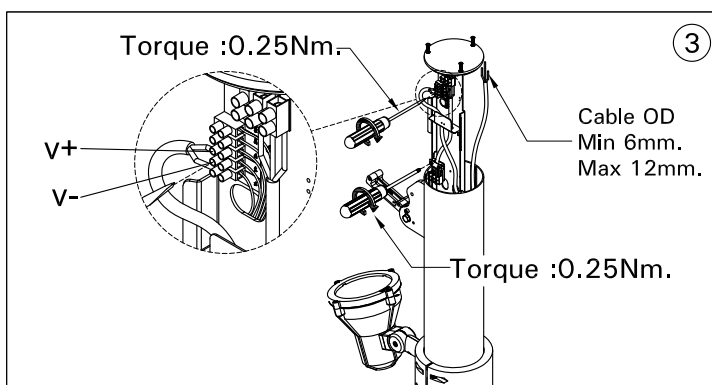

For Installation of Mic 3 medium indirect light column LED.
Model. MI-21111 and MI-21071

Product drawing (dimensions)

CE IP65 IK07 CLASS I

- LIGMAN standard products are supplied with the control gear 220-240V 50/60Hz. The control gear for other voltages and frequencies is available upon request, please consult us for more details.
- LIGMAN luminaires are designed to conform IEC 60598 2-1 standard.