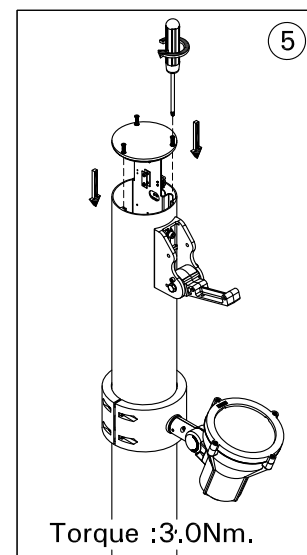

For Installation of Mic 3 medium indirect light column LED.
Model. MI-21111 and MI-21071

Product drawing (dimensions)

CE IP65 IK07 CLASS I

- LIGMAN standard products are supplied with the control gear 220-240V 50/60Hz. The control gear for other voltages and frequencies is available upon request, please consult us for more details.
- LIGMAN luminaires are designed to conform IEC 60598 2-1 standard.