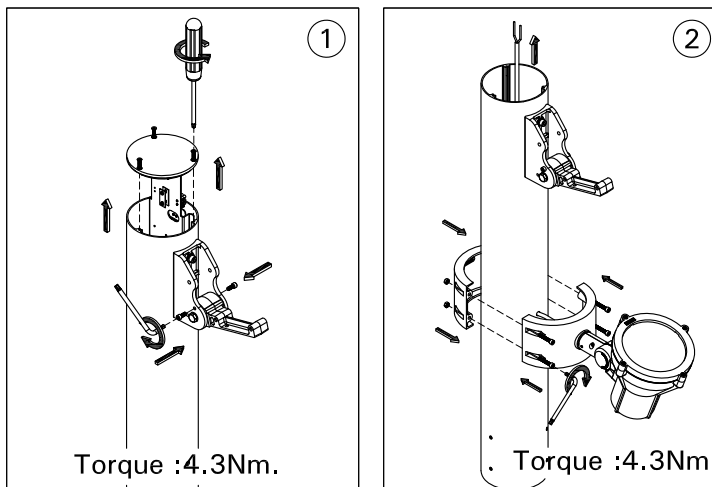

For Installation of Mic 3 medium indirect light column LED.
Model. MI-21111 and MI-21071

Product drawing (dimensions)

CE IP65 IK07 CLASS I

- LIGMAN standard products are supplied with the control gear 220-240V 50/60Hz. The control gear for other voltages and frequencies is available upon request, please consult us for more details.
- LIGMAN luminaires are designed to conform IEC 60598 2-1 standard.