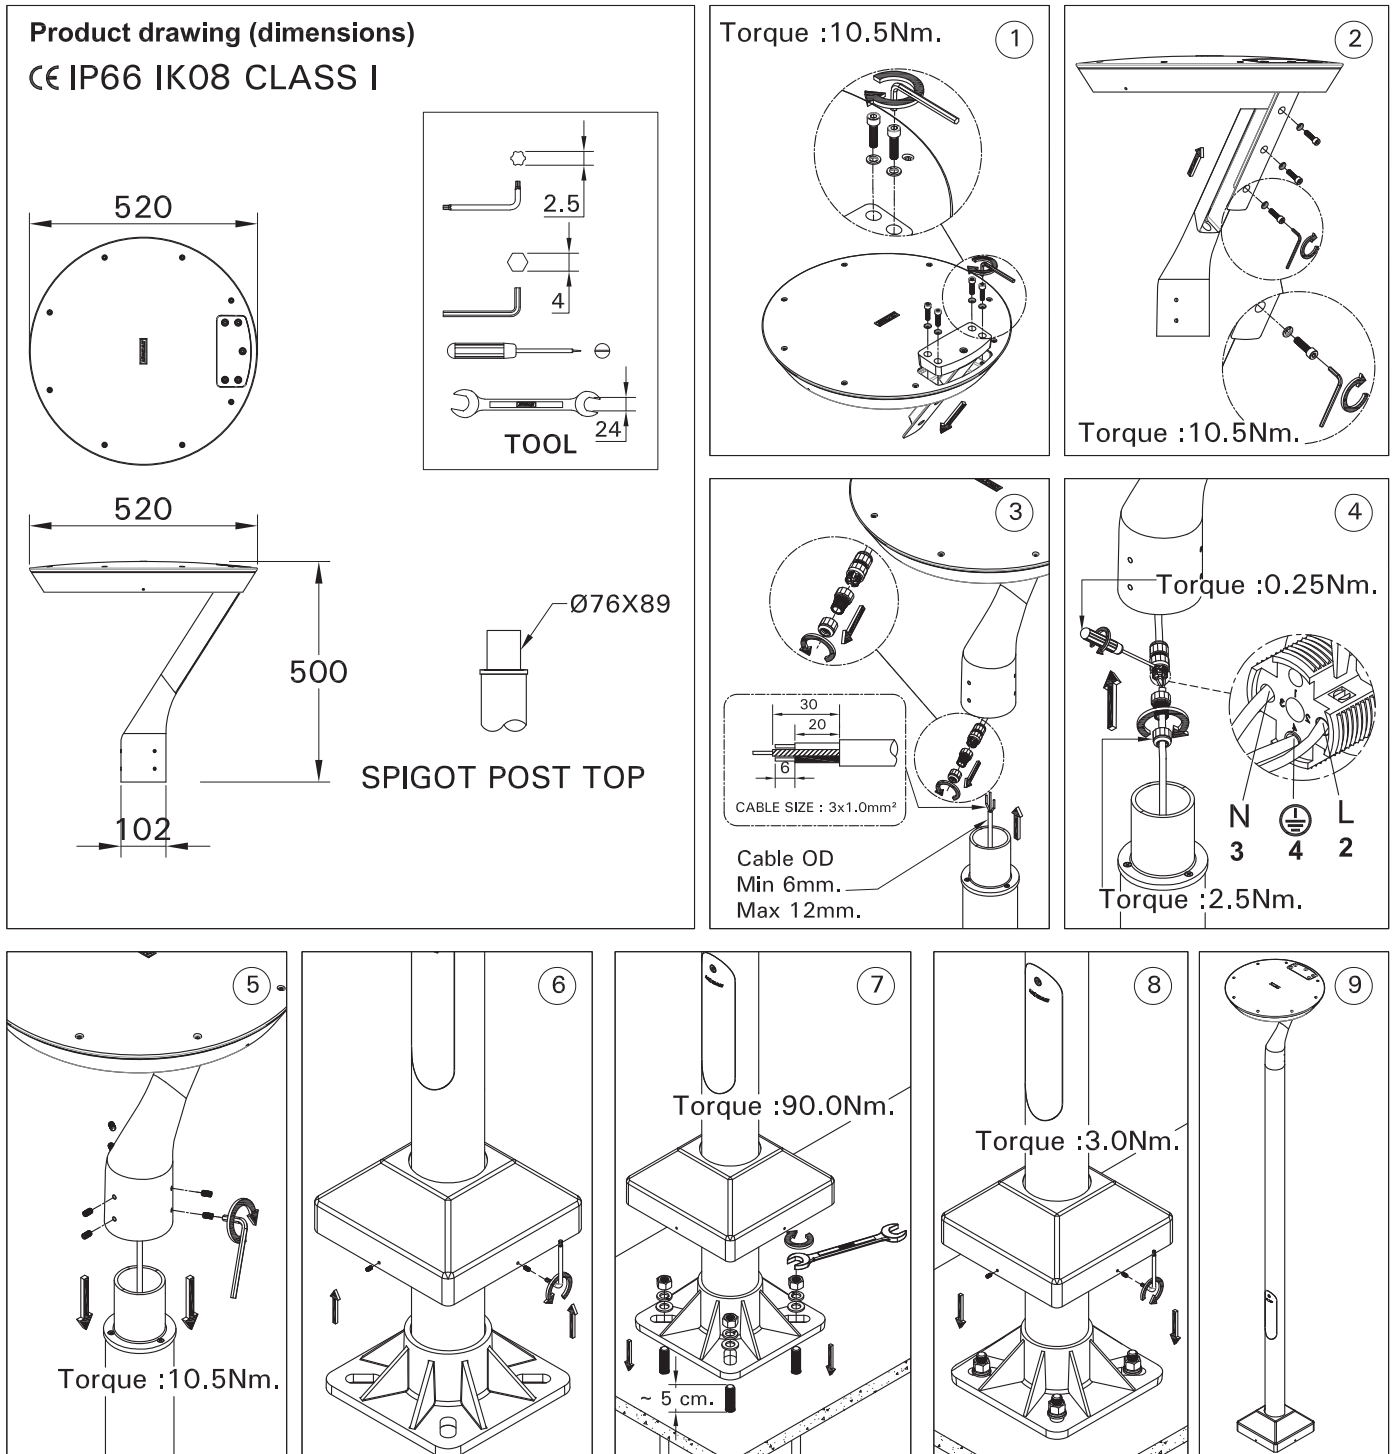

**For Installation of MACARON 1 post top.
Model. MC-20001 and MC-20002**

- **LIGMAN standard products are supplied with the control gear 220-240V 50/60Hz.**
The control gear for other voltages and frequencies is available upon request, please consult us for more details.
- **LIGMAN luminaires are designed to conform IEC 60598 2-3 standard.**