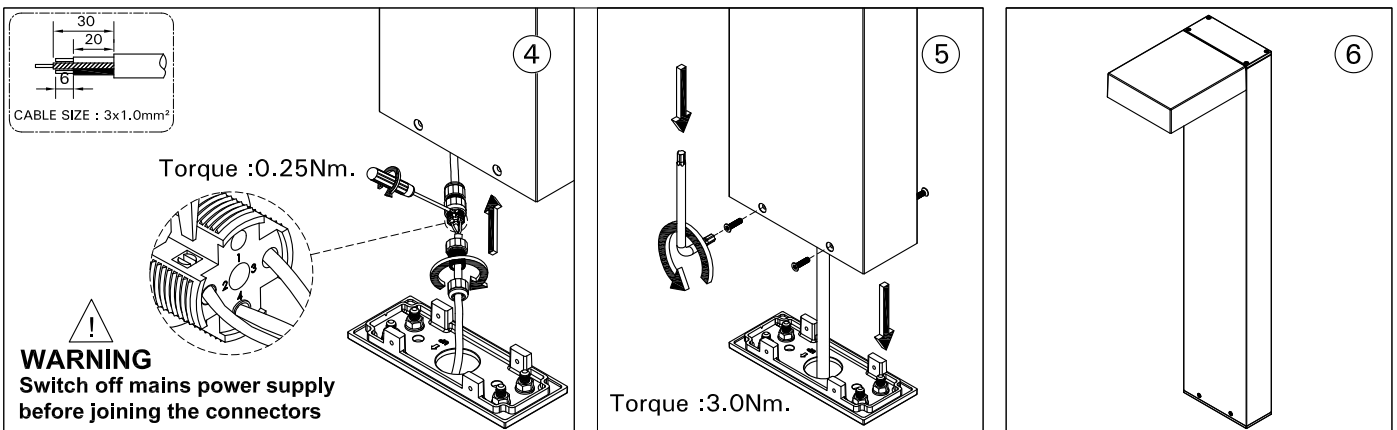

For Installation of Light linear pt one side and two side bollard.  
 Model. LI-10021,LI-10022 and LI-10031,LI-10032

- LIGMAN standard products are supplied with the control gear 220-240V 50/60Hz. The control gear for other voltages and frequencies is available upon request, please consult us for more details.
  - LIGMAN luminaire are designed to conform IEC 60598 2-1 standard.
- Technical amendments and modifications techniques reserved.