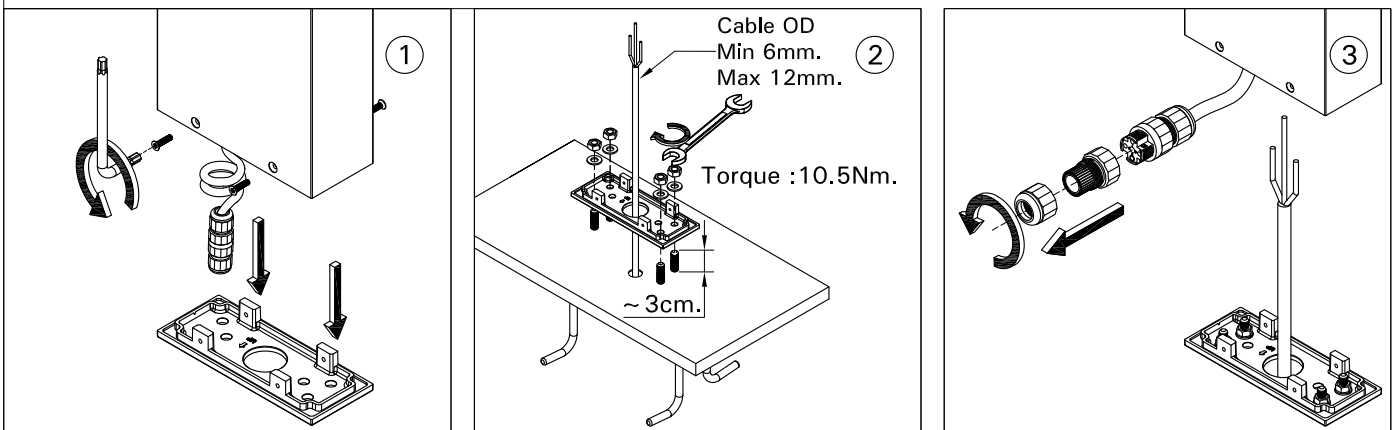

For Installation of Light linear pt one side and two side bollard.  
 Model. LI-10021,LI-10022 and LI-10031,LI-10032

- LIGMAN standard products are supplied with the control gear 220-240V 50/60Hz. The control gear for other voltages and frequencies is available upon request, please consult us for more details.
  - LIGMAN luminaire are designed to conform IEC 60598 2-1 standard.
- Technical amendments and modifications techniques reserved.