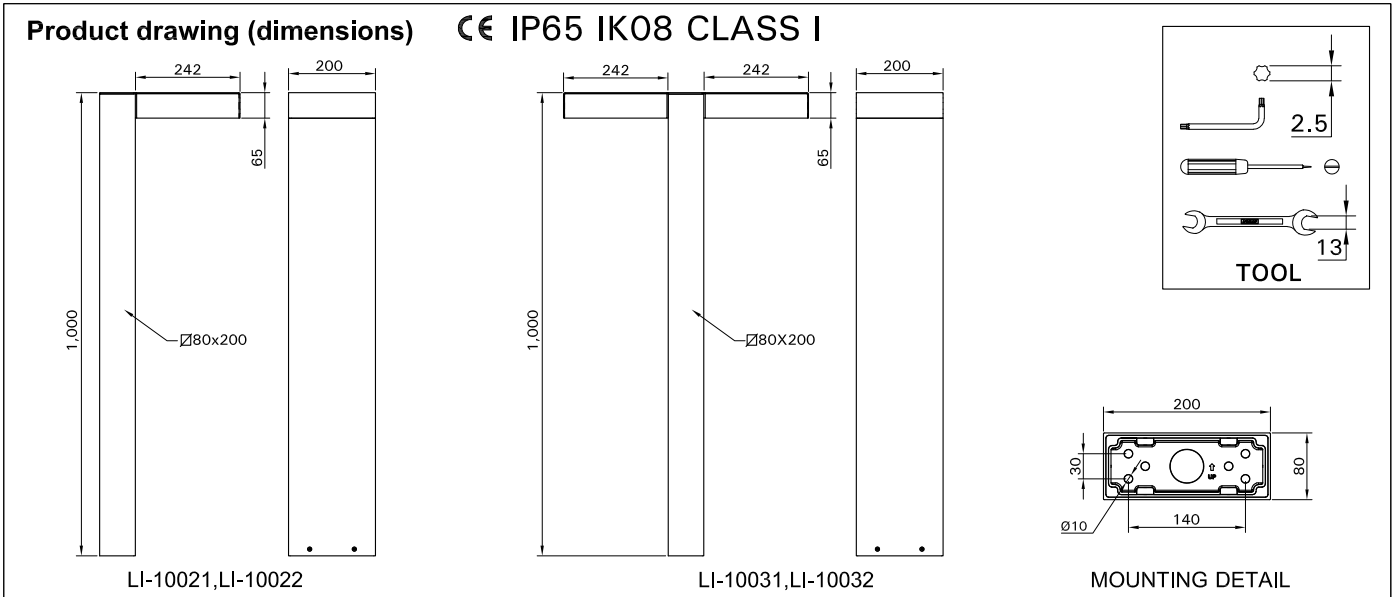

For Installation of Light linear pt one side and two side bollard.  
 Model. LI-10021,LI-10022 and LI-10031,LI-10032

- LIGMAN standard products are supplied with the control gear 220-240V 50/60Hz. The control gear for other voltages and frequencies is available upon request, please consult us for more details.
  - LIGMAN luminaire are designed to conform IEC 60598 2-1 standard.
- Technical amendments and modifications techniques reserved.