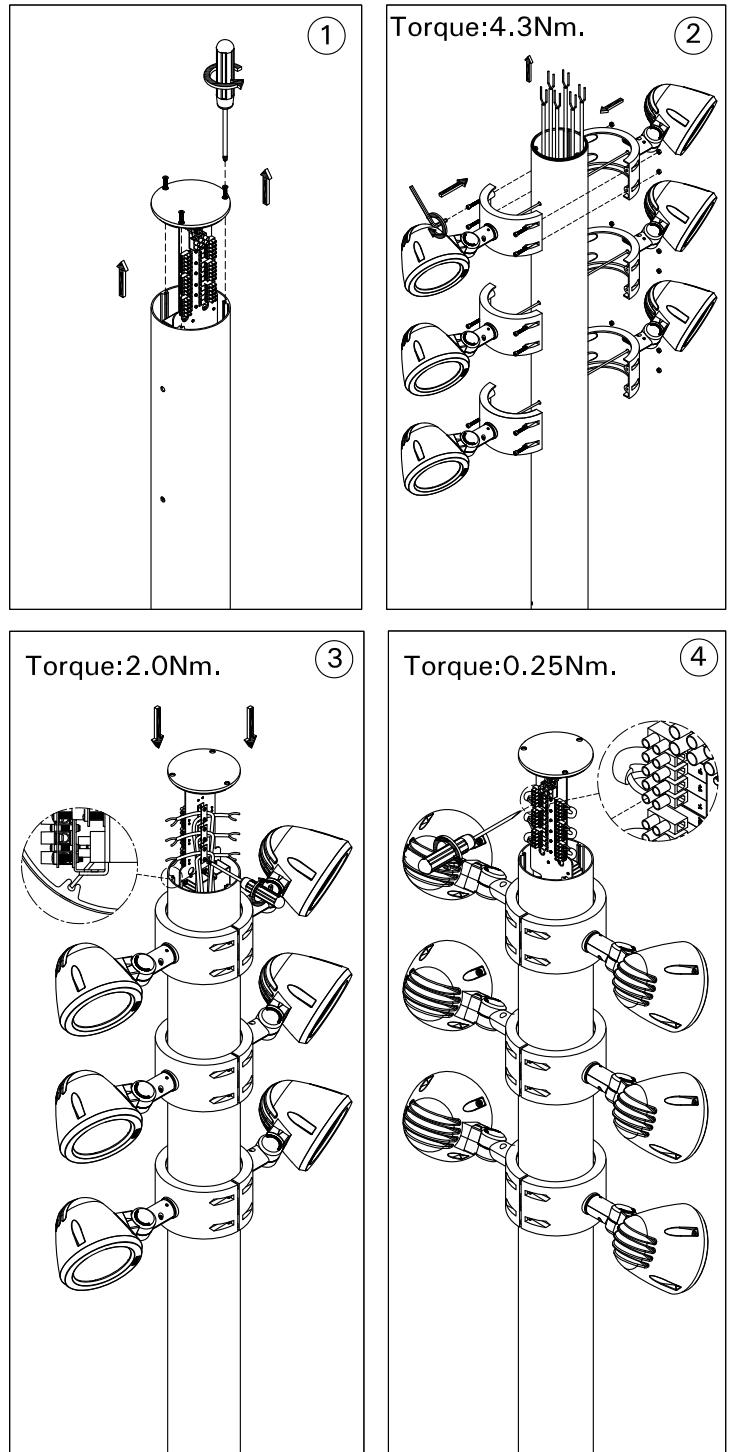

For Installation of Zaab cluster column projectors.  
Model. ZA-20001 and ZA-20011

- **LIGMAN standard products are supplied with the control gear 220-240V 50/60Hz.**  
The control gear for other voltages and frequencies is available upon request, please consult us for more details.
- **LIGMAN luminaires are designed to conform IEC 60598 2-1 standard.**