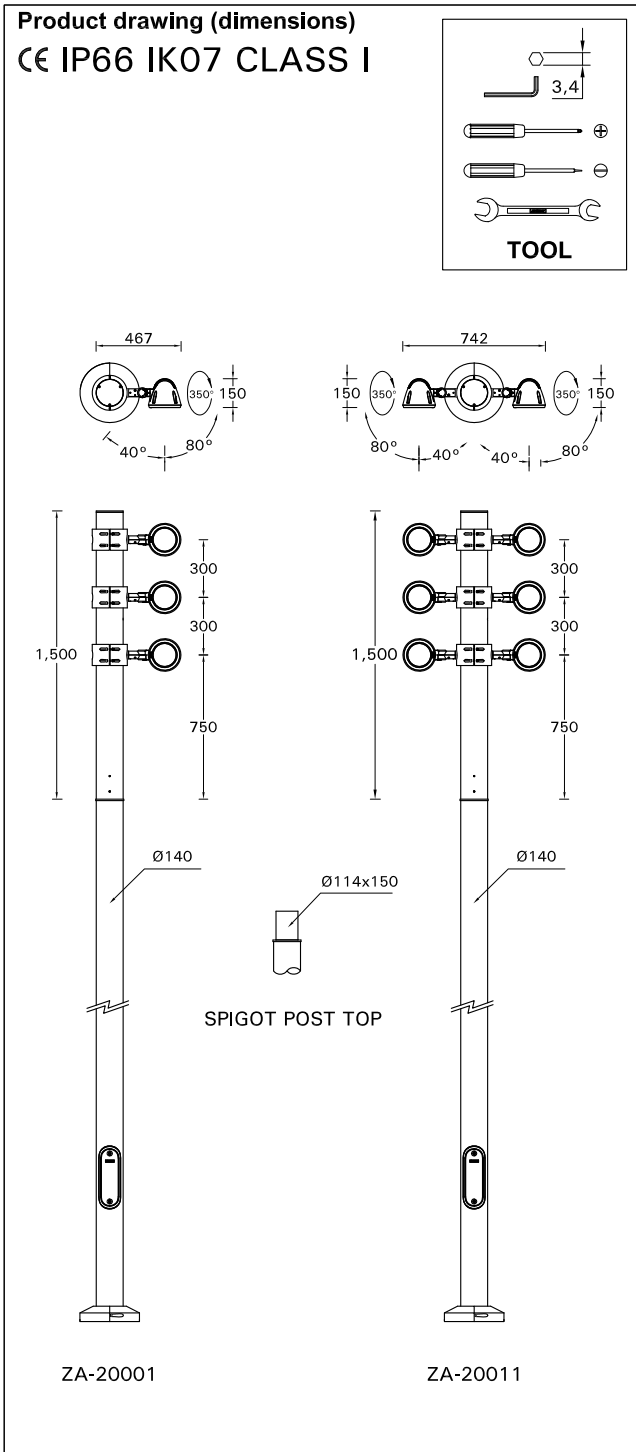

For Installation of Zaab cluster column projectors.  
Model. ZA-20001 and ZA-20011

- **LIGMAN standard products are supplied with the control gear 220-240V 50/60Hz.**  
The control gear for other voltages and frequencies is available upon request, please consult us for more details.
- **LIGMAN luminaires are designed to conform IEC 60598 2-1 standard.**