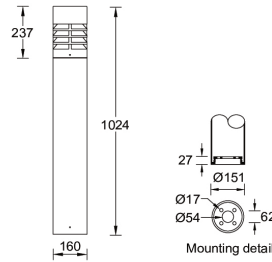

CONCORD 2 (CN-10246-2)

Luminaire structure

- Die-cast aluminium housing and extruded aluminium column pre-treated before powder coating ensuring high corrosion resistance
- Single cable entry
- One IP68 connector supplied with 0.2 m of 3x1.0 sqmm outdoor cable
- Stainless steel fasteners in grade 316
- Durable silicone rubber gasket
- Opal glass diffuser
- Integral control gear

CONCORD 2
CN-10246-2

Light symbol

G

Product color

- 06 Bronze RAL 6014
 - 01 Black RAL 9011
 - 03 White RAL 9003
 - 02 Dark Grey RAL 7043

- 05 Matt Silver RAL 9006

Product description

Ø160 - 1024 mm - Flat top

Technical information

Lamp	1 COB
Lamp type	COB
Dimming type	DALI, On/Off, 1-10V
EEC	A+
Material	Aluminium
Weight	8.5 kg

Luminaire	
Power	41 W
Lumen	242 - 245 lm
Efficacy	6 lm/W
CCT	3000K, 4000K
Drive current	1050 mA
Optic	G [137°x 114°]