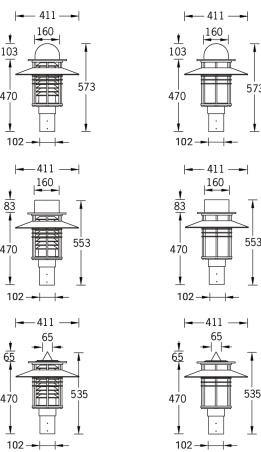

Eurasia 1 Small shade

(C) Clear diffuser

(O) Opal diffuser