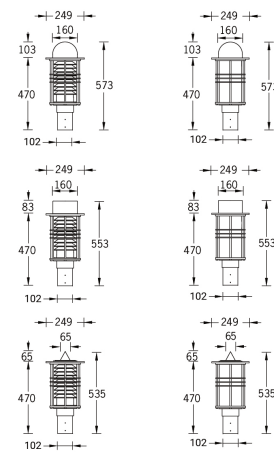

Eurasia 2

(C) Clear diffuser

(O) Opal diffuser