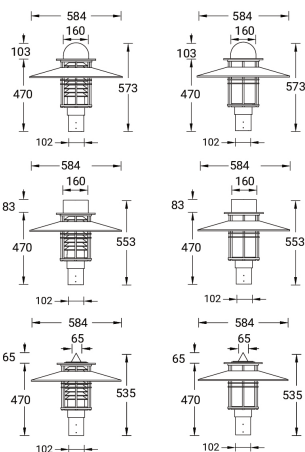

EURASIA

Eurasia Post top

Eurasia 1 Medium shade

(O) Opal diffuser