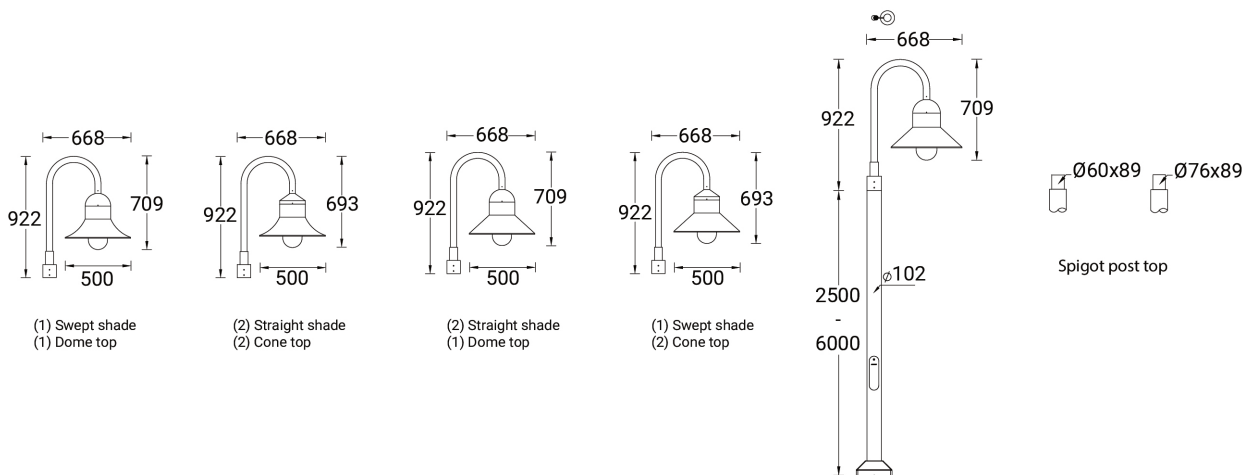

ATLANTIC

Техническая информация

	Model number	Lamp	Power	Lumen	Optic	CCT	Dimming Type	Weight
Shepherd's crook - Medium - Straight shade - Cone top - IP55 - IK04								
ATLANTIC 5	AA-20166-2-2	1 COB	41 W	2601 - 2632 lm	G [134°]	3000K, 4000K	On/Off, DALI, 1-10V	32.2 kg
Shepherd's crook - Medium - Straight shade - Dome top - IP55 - IK04								
ATLANTIC 5	AA-20166-2-1	1 COB	41 W	2601 - 2632 lm	G [134°]	4000K, 3000K	On/Off, DALI, 1-10V	32.2 kg
Shepherd's crook - Medium - Swept shade - Cone top - IP55 - IK04								
ATLANTIC 5	AA-20166-1-2	1 COB	41 W	2449 - 2479 lm	G [134°]	3000K, 4000K	1-10V, On/Off, DALI	32.2 kg
Shepherd's crook - Medium - Swept shade - Dome top - IP55 - IK04								
ATLANTIC 5	AA-20166-1-1	1 COB	41 W	2449 - 2479 lm	G [134°]	3000K, 4000K	On/Off, DALI, 1-10V	32.2 kg

Atlantic Sheppards crook post top

Atlantic 5