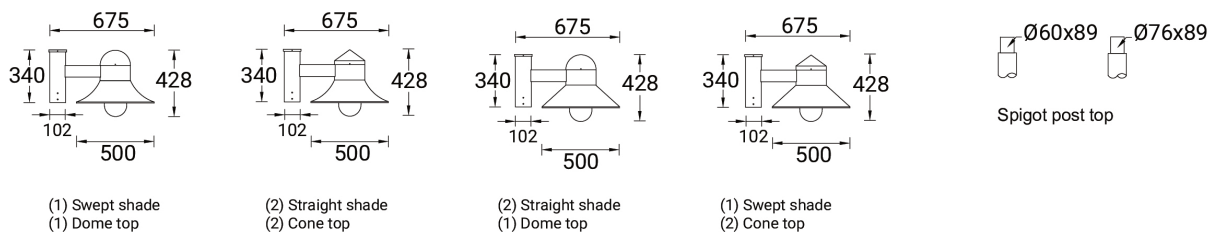

ATLANTIC

Atlantic Post top

Atlantic 3

Atlantic 4