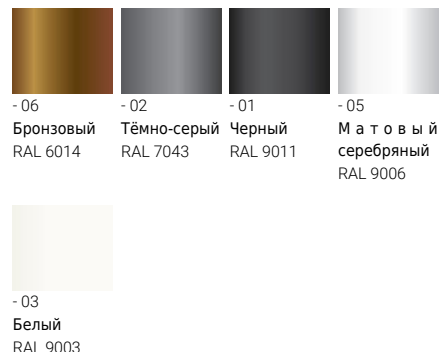

Особенность

Символ цвета

Цвет товара

ATLANTIC

Техническая информация

| | Model number | Lamp | Power | Lumen | Optic | CCT | Dimming Type | Weight |
|---|--------------|-------|-------|----------------|----------------|--------------|---------------------|---------|
| Medium - Straight shade - Cone top - IP55 - IK04 | | | | | | | | |
| ATLANTIC 4 | AA-20076-2-2 | 1 COB | 41 W | 2601 - 2632 lm | G [127°x 130°] | 3000K, 4000K | 1-10V, On/Off, DALI | 23.4 kg |
| Medium - Straight shade - Dome top - IP55 - IK04 | | | | | | | | |
| ATLANTIC 4 | AA-20076-2-1 | 1 COB | 41 W | 2601 - 2632 lm | G [127°x 130°] | 3000K, 4000K | On/Off, 1-10V, DALI | 23.4 kg |
| Medium - Swept shade - Cone top - IP55 - IK04 | | | | | | | | |
| ATLANTIC 4 | AA-20076-1-2 | 1 COB | 41 W | 2449 - 2479 lm | G [127°x 130°] | 3000K, 4000K | On/Off, 1-10V, DALI | 23.4 kg |
| Medium - Swept shade - Dome top - IP55 - IK04 | | | | | | | | |
| ATLANTIC 4 | AA-20076-1-1 | 1 COB | 41 W | 2449 - 2479 lm | G [127°x 130°] | 3000K, 4000K | 1-10V, On/Off, DALI | 23.4 kg |
| Small - Straight shade - Cone top - IP55 - IK04 | | | | | | | | |
| ATLANTIC 3 | AA-20046-2-2 | 1 COB | 29 W | 1082 - 1105 lm | G [144°x 143°] | 3000K, 4000K | On/Off, 1-10V, DALI | 21.5 kg |
| Small - Straight shade - Dome top - IP55 - IK04 | | | | | | | | |
| ATLANTIC 3 | AA-20046-2-1 | 1 COB | 29 W | 1082 - 1105 lm | G [144°x 143°] | 3000K, 4000K | 1-10V, DALI, On/Off | 21.5 kg |
| Small - Swept shade - Cone top - IP55 - IK04 | | | | | | | | |
| ATLANTIC 3 | AA-20046-1-2 | 1 COB | 29 W | 1082 - 1105 lm | G [144°x 143°] | 3000K, 4000K | 1-10V, On/Off, DALI | 21.5 kg |
| Small - Swept shade - Dome top - IP55 - IK04 | | | | | | | | |
| ATLANTIC 3 | AA-20046-1-1 | 1 COB | 29 W | 1082 - 1105 lm | G [144°x 143°] | 3000K, 4000K | DALI, On/Off, 1-10V | 21.5 kg |