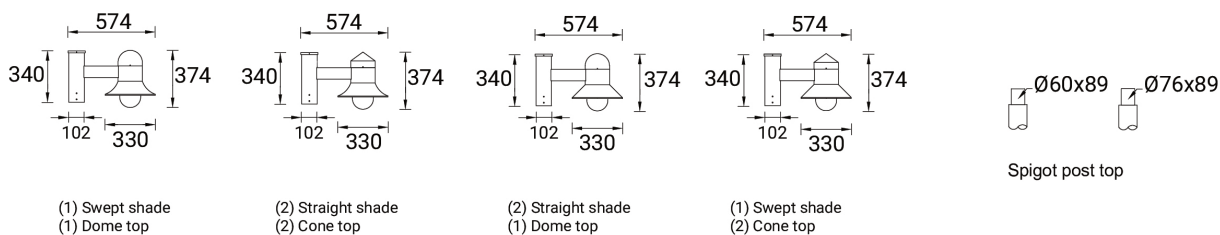

ATLANTIC

Atlantic Post top

Atlantic 3