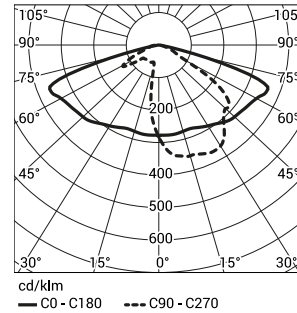

CUDDLE LED 48W, 60W, 72W

CUDDLE LED 96W, 120W, 144W

DW

ME

T2

T3

PP

T4