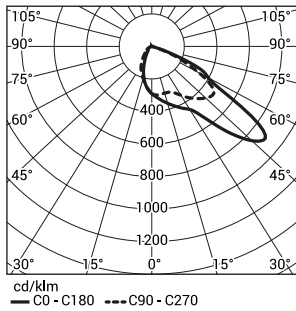

CUDDLE LED 48W, 60W, 72W

CUDDLE LED 96W, 120W, 144W

DW

ME

T2

T3

PP

T4