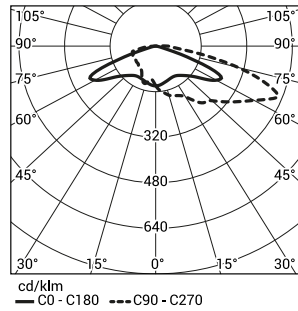

CUDDLE LED 48W, 60W, 72W

CUDDLE LED 96W, 120W, 144W

DW

ME

T2

T3

PP

T4