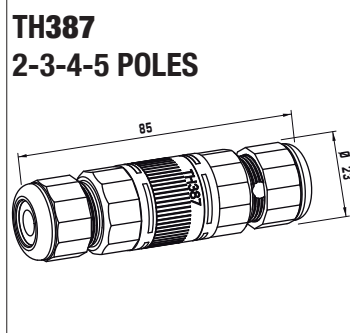

mini  
**TEE**  
PLUG

**TH387**

**IP68 3bar**

**MADE IN ITALY**

**Versione a vite standard**  
*Screw terminals*  
Code: THB.XXX.XXX (THR.XXX.XXX)

**Versione perforazione isolante**  
*Piercing terminals version*  
Code: THP.XXX.XXX

**4 POLES**

①	←	①
②	←	②
③	←	③
④	←	④
⑤	←	⑤

③.1

**No sguainatura**  
**No unsheathing**

**TH387**  
**2-3-4-5 POLES**

Versione a parete  
Panel-mounting version

Visit us on [www.techno.it](http://www.techno.it)