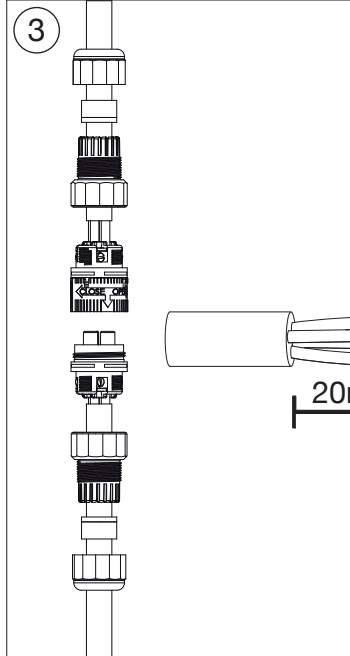

mini  
**TEE**  
PLUG

**TH387**

**IP68 3bar**

**MADE IN ITALY**

**Versione a vite standard**  
*Screw terminals*  
Code: THB.XXX.XXX (THR.XXX.XXX)

**Versione perforazione isolante**  
*Piercing terminals version*  
Code: THP.XXX.XXX

**4 POLES**

①	←	①
②	←	②
③	←	③
④	←	④
⑤	←	⑤

③.1

**No sguainatura**  
**No unsheathing**

**TH387**  
**2-3-4-5 POLES**

Versione a parete  
Panel-mounting version

Visit us on [www.techno.it](http://www.techno.it)

Accessori su richiesta  
Accessories on request

**IP68**

**30m**  
**3bar**

Omologato e certificato secondo EN61984.  
Approved and certified in accordance with EN61984.