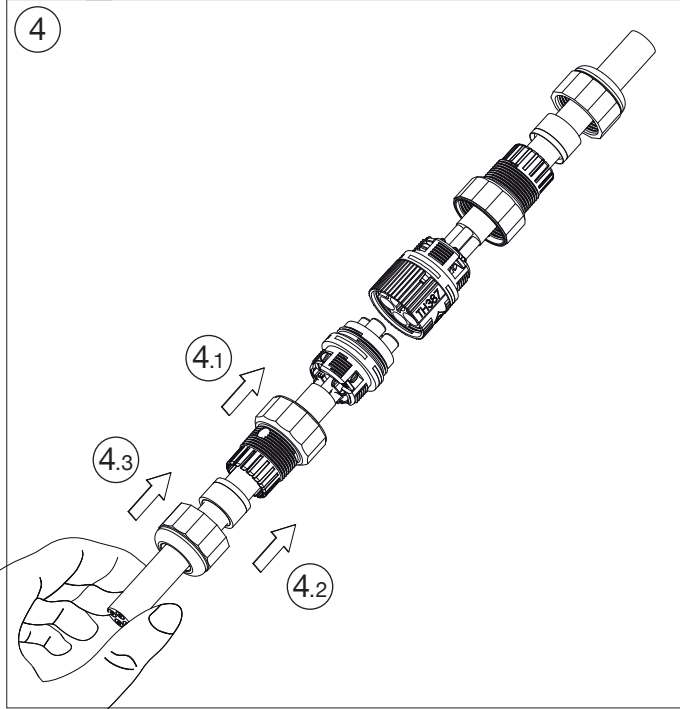

mini  
**TEE**  
PLUG

**TH387**

**IP68 3bar**

**MADE IN ITALY**

**Versione a vite standard**  
*Screw terminals*  
Code: THB.XXX.XXX (THR.XXX.XXX)

**Versione perforazione isolante**  
*Piercing terminals version*  
Code: THP.XXX.XXX

**4 POLES**

①	←	①
②	←	②
③	←	③
④	←	④
⑤	←	⑤

③.1

**No sguainatura**  
**No unsheathing**

**TH387**  
**2-3-4-5 POLES**

Versione a parete  
Panel-mounting version

Visit us on [www.techno.it](http://www.techno.it)

Accessori su richiesta  
Accessories on request

**IP68**

**30m**  
**3bar**

Omologato e certificato secondo EN61984.  
Approved and certified in accordance with EN61984.