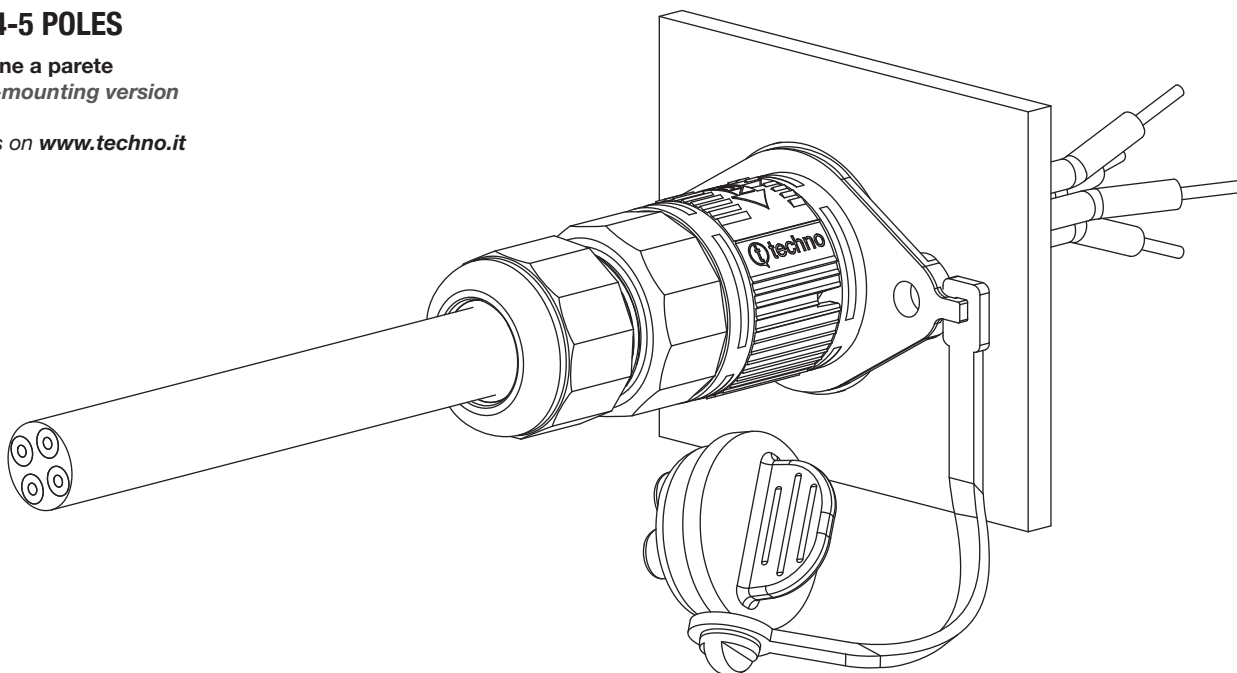

mini  
**TEE**  
PLUG

**TH387**

**IP68 3bar**

**MADE IN ITALY**

**Versione a vite standard**  
*Screw terminals*  
Code: THB.XXX.XXX (THR.XXX.XXX)

**Versione perforazione isolante**  
*Piercing terminals version*  
Code: THP.XXX.XXX

**4 POLES**

①	←	①
②	←	②
③	←	③
④	←	④
⑤	←	⑤

③.1

**No sguainatura**  
**No unsheathing**

**TH387**  
**2-3-4-5 POLES**

Versione a parete  
Panel-mounting version

Visit us on [www.techno.it](http://www.techno.it)