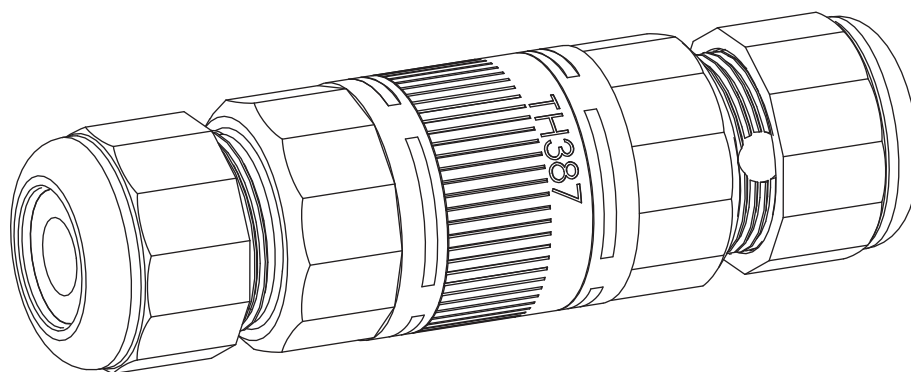

IP68

30m
3bar

Omologato e certificato secondo EN61984.
Approved and certified in accordance with EN61984.