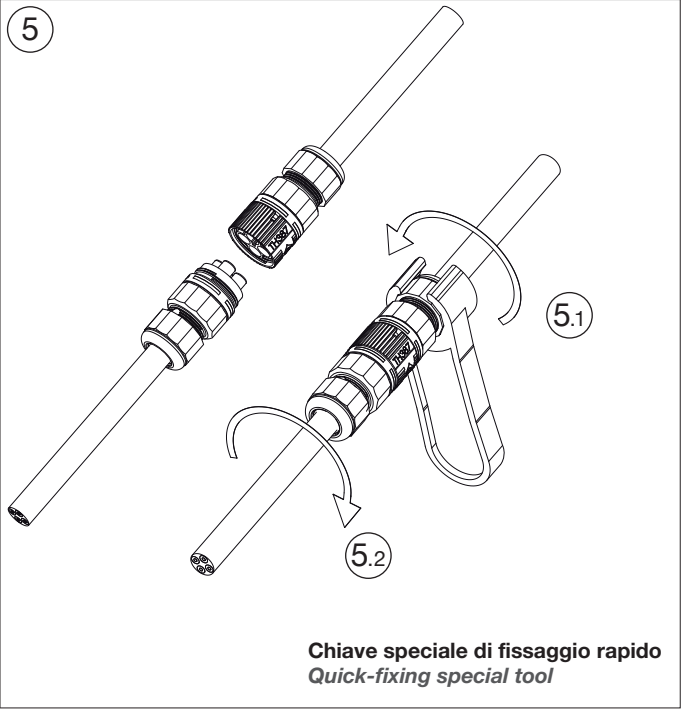

mini  
**TEE**  
PLUG

**TH387**

**IP68 3bar**

**MADE IN ITALY**

**Versione a vite standard**  
*Screw terminals*  
Code: THB.XXX.XXX (THR.XXX.XXX)

**Versione perforazione isolante**  
*Piercing terminals version*  
Code: THP.XXX.XXX

**4 POLES**

①	←	①
②	←	②
③	←	③
④	←	④
⑤	←	⑤

③.1

**No sguainatura**  
**No unsheathing**

**TH387**  
**2-3-4-5 POLES**

Versione a parete  
Panel-mounting version

Visit us on [www.techno.it](http://www.techno.it)

Accessori su richiesta  
Accessories on request

**IP68**

**30m**  
**3bar**

Omologato e certificato secondo EN61984.  
Approved and certified in accordance with EN61984.