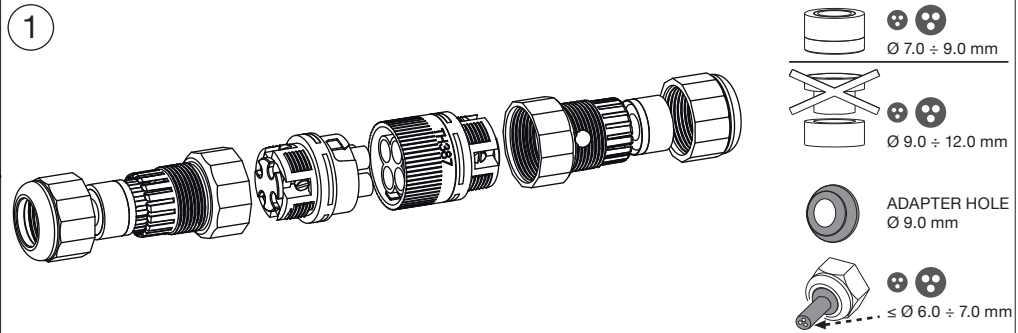

mini  
**TEE**  
PLUG

**TH387**

**IP68 3bar**

**MADE IN ITALY**

**Versione a vite standard**  
*Screw terminals*  
Code: THB.XXX.XXX (THR.XXX.XXX)

**Versione perforazione isolante**  
*Piercing terminals version*  
Code: THP.XXX.XXX

**4 POLES**

①	←	①
②	←	②
③	←	③
④	←	④
⑤	←	⑤

③.1

**No sguainatura**  
**No unsheathing**

**TH387**  
**2-3-4-5 POLES**

Versione a parete  
Panel-mounting version

Visit us on [www.techno.it](http://www.techno.it)

Accessori su richiesta  
Accessories on request

**IP68**

**30m**  
**3bar**

Omologato e certificato secondo EN61984.  
Approved and certified in accordance with EN61984.